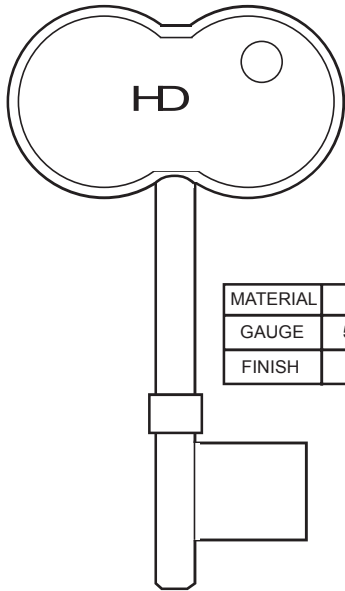

EASY TURN

MATERIAL	STEEL
GAUGE	5 or 5.5
FINISH	N/P

L272   L273
Easy-turn mortice 1/2" bit