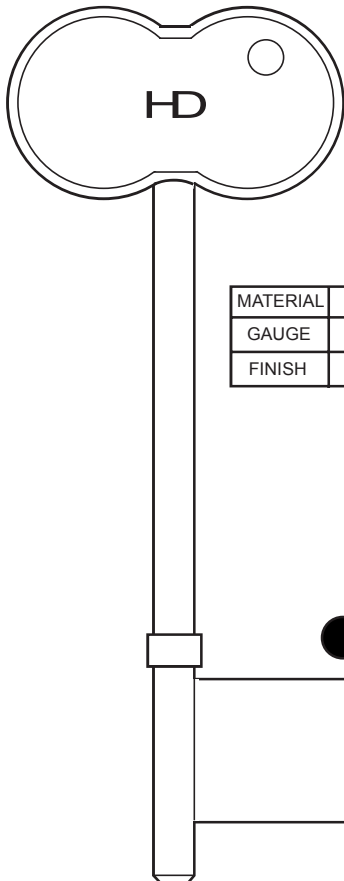

EASY TURN

DETACHABLE KEY BITS

MATERIAL	STEEL
GAUGE	5
FINISH	N/P

ET130 x 5

L278
Easy-turn rim blank 3/4" bit

For Chatwood Milner

SECURITY PROCEDURES APPLY