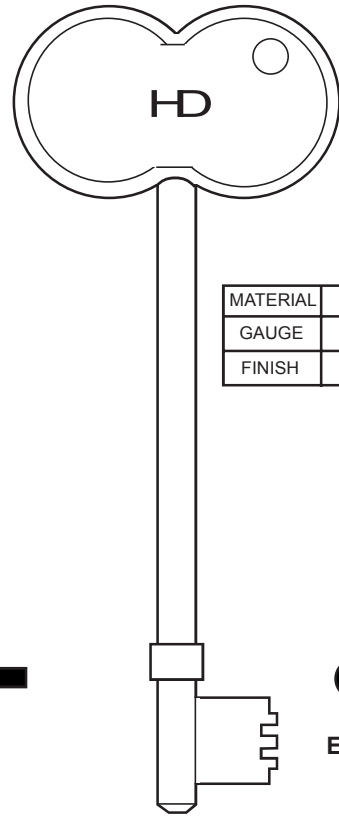

## EASY TURN

MATERIAL	STEEL
GAUGE	5 or 5.5
FINISH	N/P

**ET183 x 5**      **ET183 x 5.5**

L272      L273  
Easy-turn mortice 1/2" bit

MATERIAL	STEEL
GAUGE	5
FINISH	N/P

**ETB504**

L332  
Easy-turn blank for Wellington